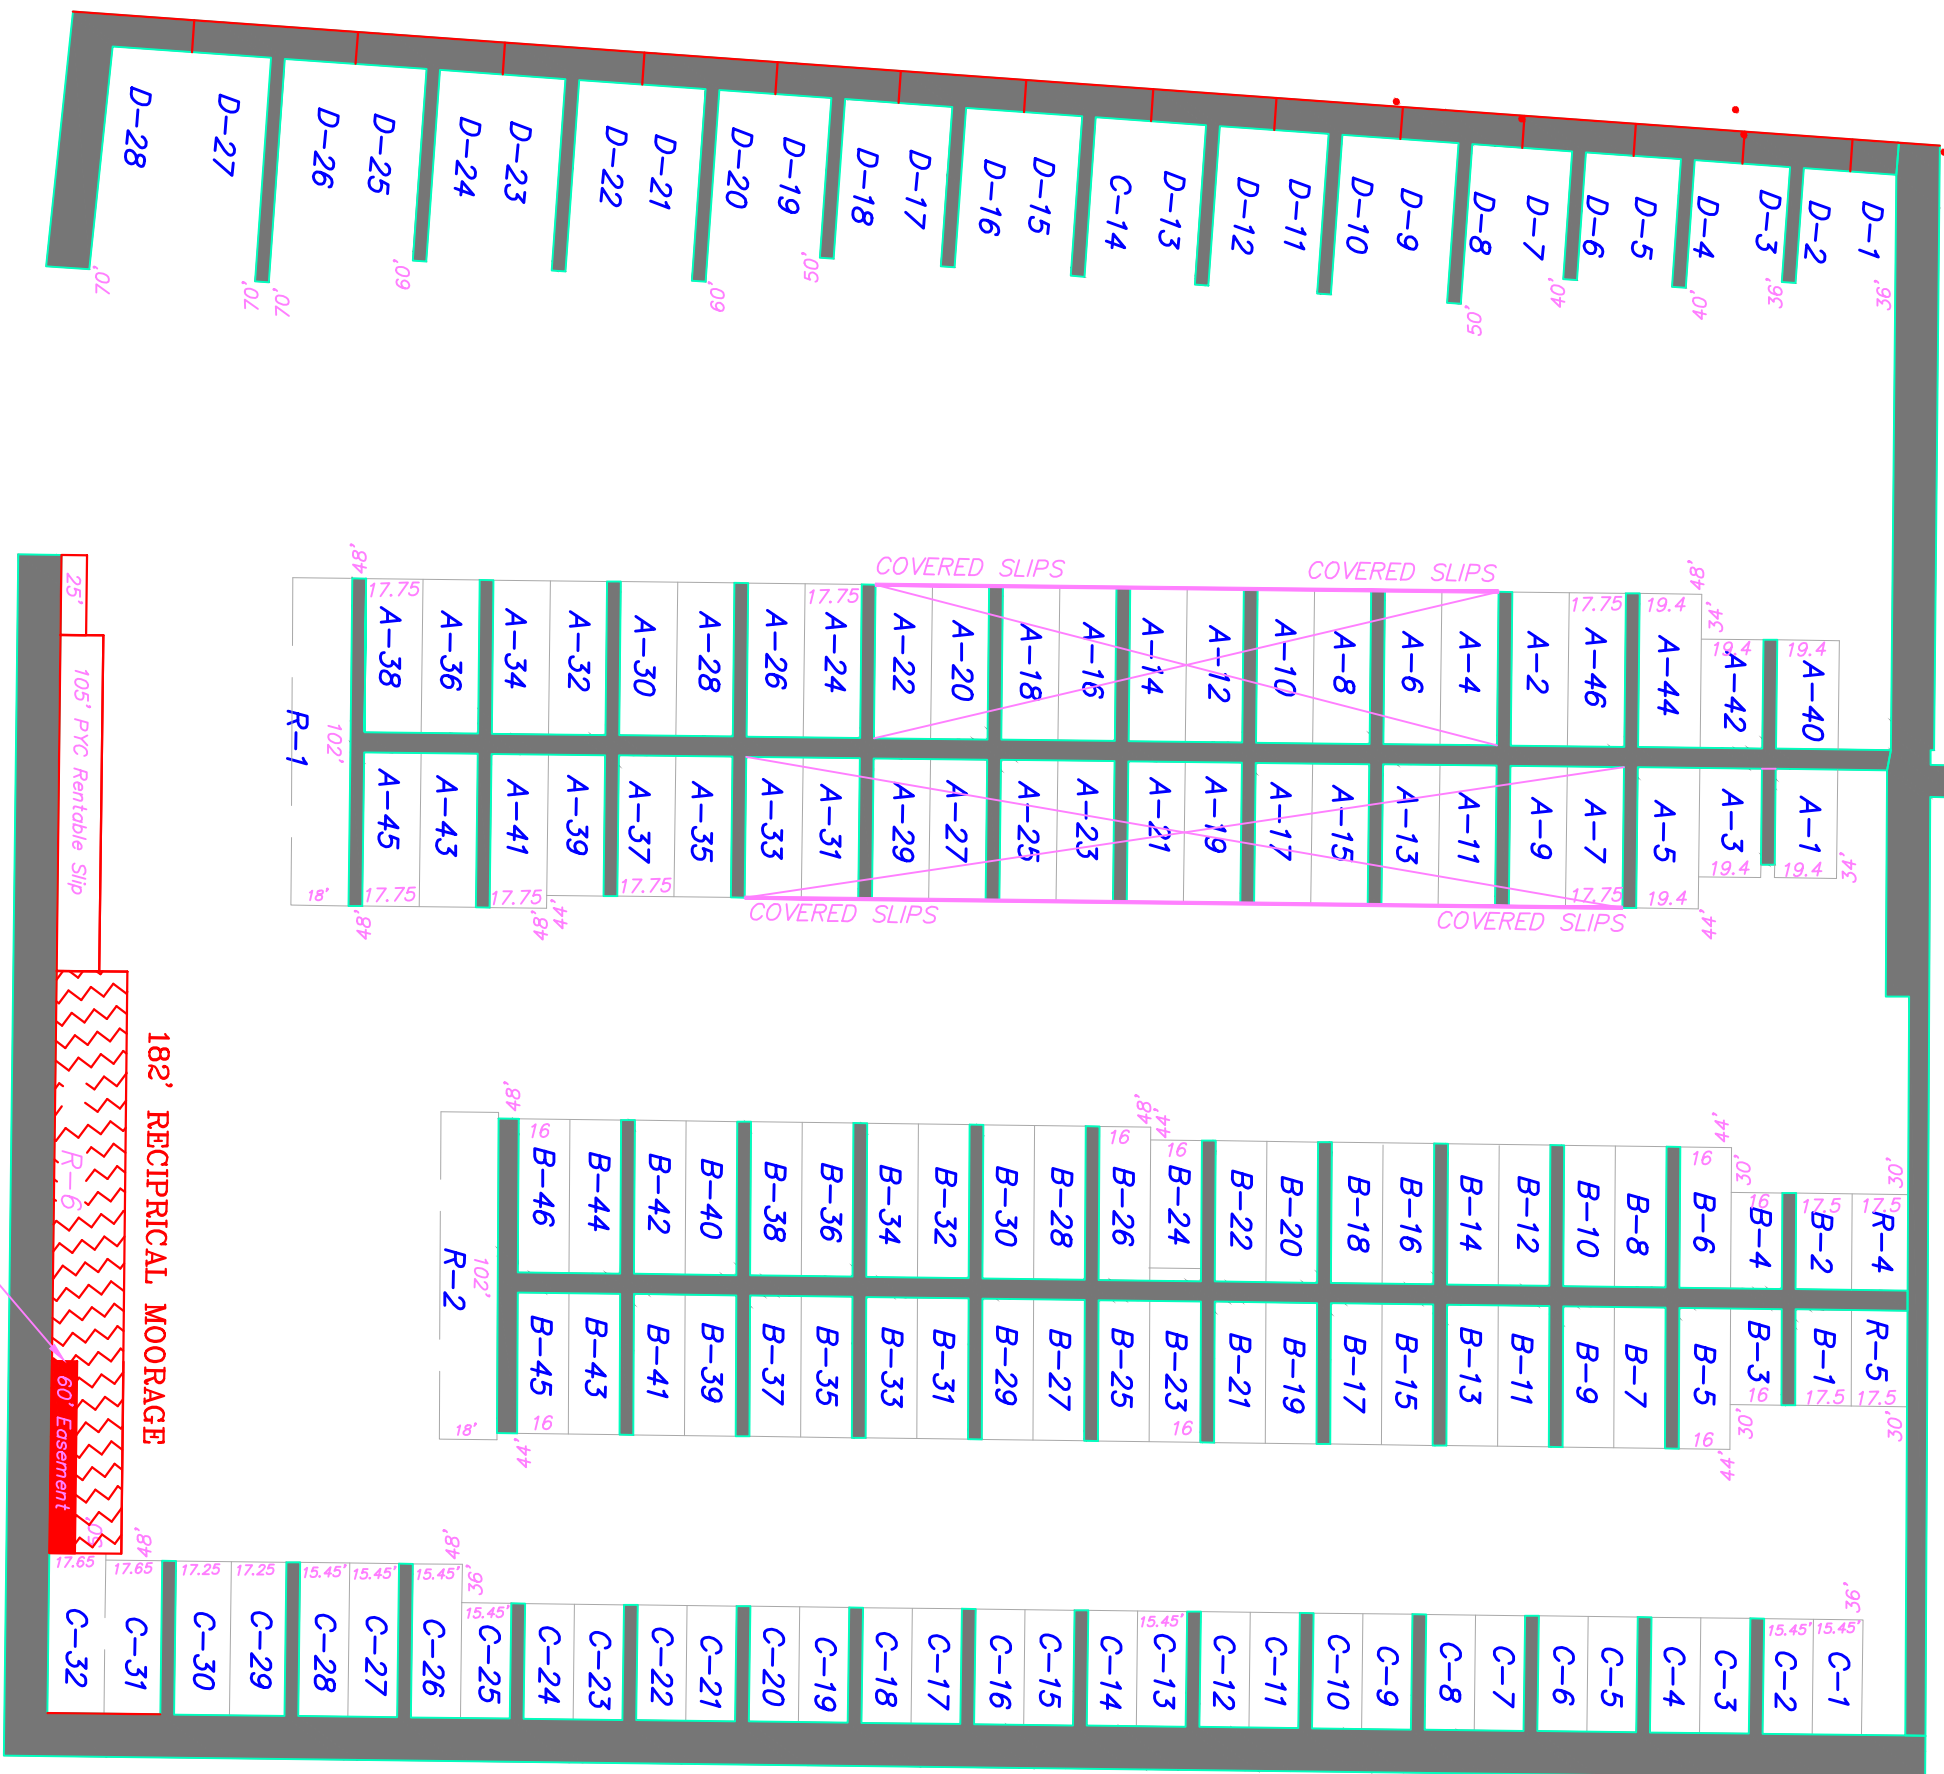

1" = 60'
 PYC Marina
 From Assessors Map
 Poulsbo Yacht Club
 18129 Fjord Drive NE
 Poulsbo, WA 98370

⚠️ Note: Vessels moored within this 60' Easement May be asked to temporarily move to allow Ingress and Egress to Slip C-32